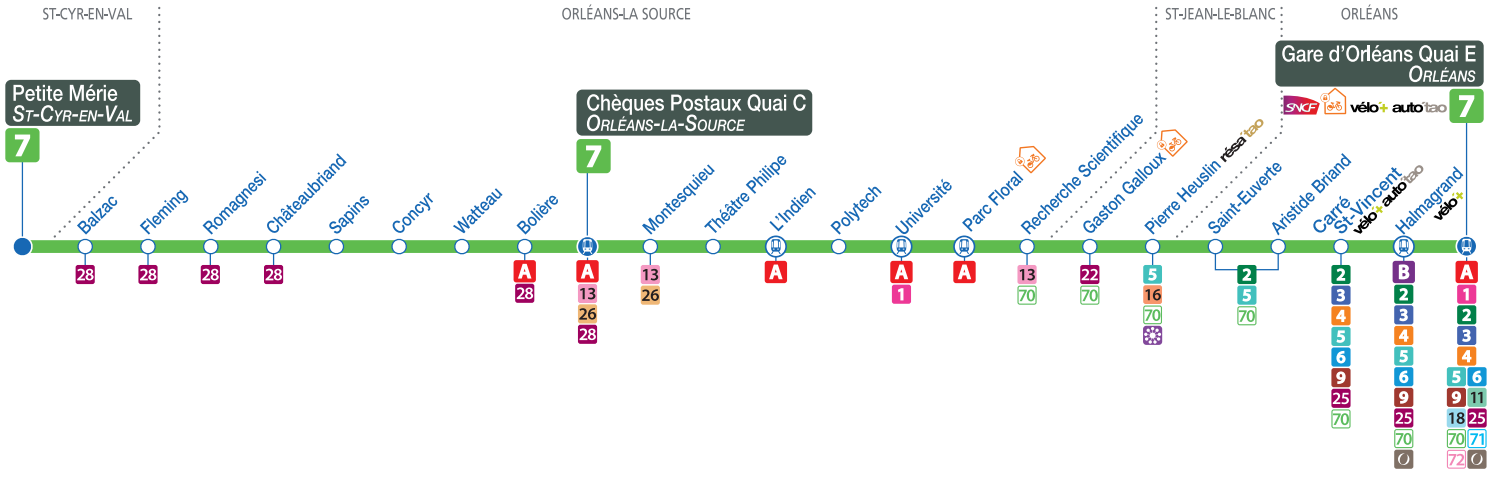

7

direction
Gare d'Orléans Quai E - ORLEANS

Du lundi au vendredi - semaine scolaire / monday to friday - during school week

Circle uniquement le vendredi.